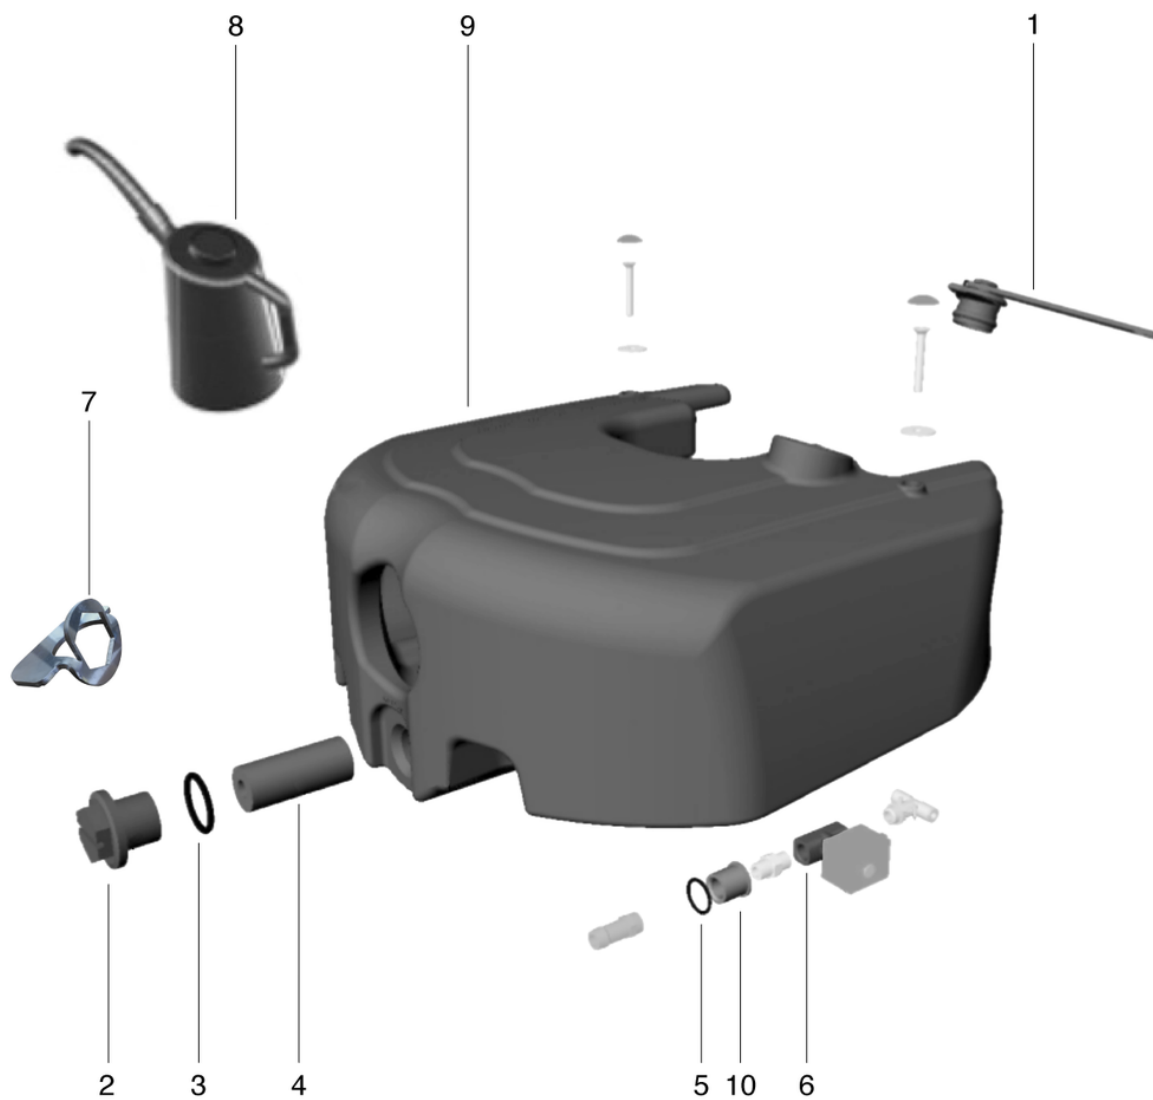

cleanfix

RA405B

Pos.	Item no.	Spare part
1	405.028	brush motor left
2	405.027	brush motor right
3	405.022	Brush holder
4	405.025	O-ring for fresh water tank
5	405.024	suction motor
6	405.032	Deflector wheel
7	405.050	Magnet for joint locking

CLEANFIX RA405 B

PDF created on: 10.11.2023 19:25

RA405B

* bis Masch.-Nr. / to machine no. / au no. de machine
122601042

** ab Masch.-Nr. / from machine no. / de no. de la machine
123004001

Pos.	Item no.	Spare part
1a	405.041	Suction nozzle lifting cpl. old
1b	405.045	Suction nozzle lifting cpl. New
2	405.039	Front wheel
3	405.038	Rear wheel
4	405.056	Handle Lock

CLEANFIX RA405 B

Fresh water tank

PDF created on: 10.11.2023 19:25

RA405B

Pos.	Item no.	Spare part
1	405.011	Cover fresh water tank
2	405.031	Drain cover fresh water tank
3	405.025	O-ring for fresh water tank
4	405.018A	Fresh water filter
5	405.026	O-ring for magnetic valve
6	405.017	Magnetic valve
7	405.042	Key for fresh water tank
8	405.043	Filling can for fresh water tank
9	405.053	Clean water tank
10	405.054	Bushing to water hose

CLEANFIX RA405 B

Suction nozzle cpl. - to machine no. 122601042

PDF created on: 10.11.2023 19:25

cleanfix

RA405B

Pos.	Item no.	Spare part
1	405.035	Suction hose suction nozzle
2	405.033	Deflector wheel suction nozzle
3	405.030	retaining plate back
4	405.036	Square screw for suction nozzle
5	405.029	retaining plate front
6	405.016	Knurled nut for suction lip holder
7a	405.080LT	Rubber blade red
7b	405.083	Squeegee grease and oil resistant