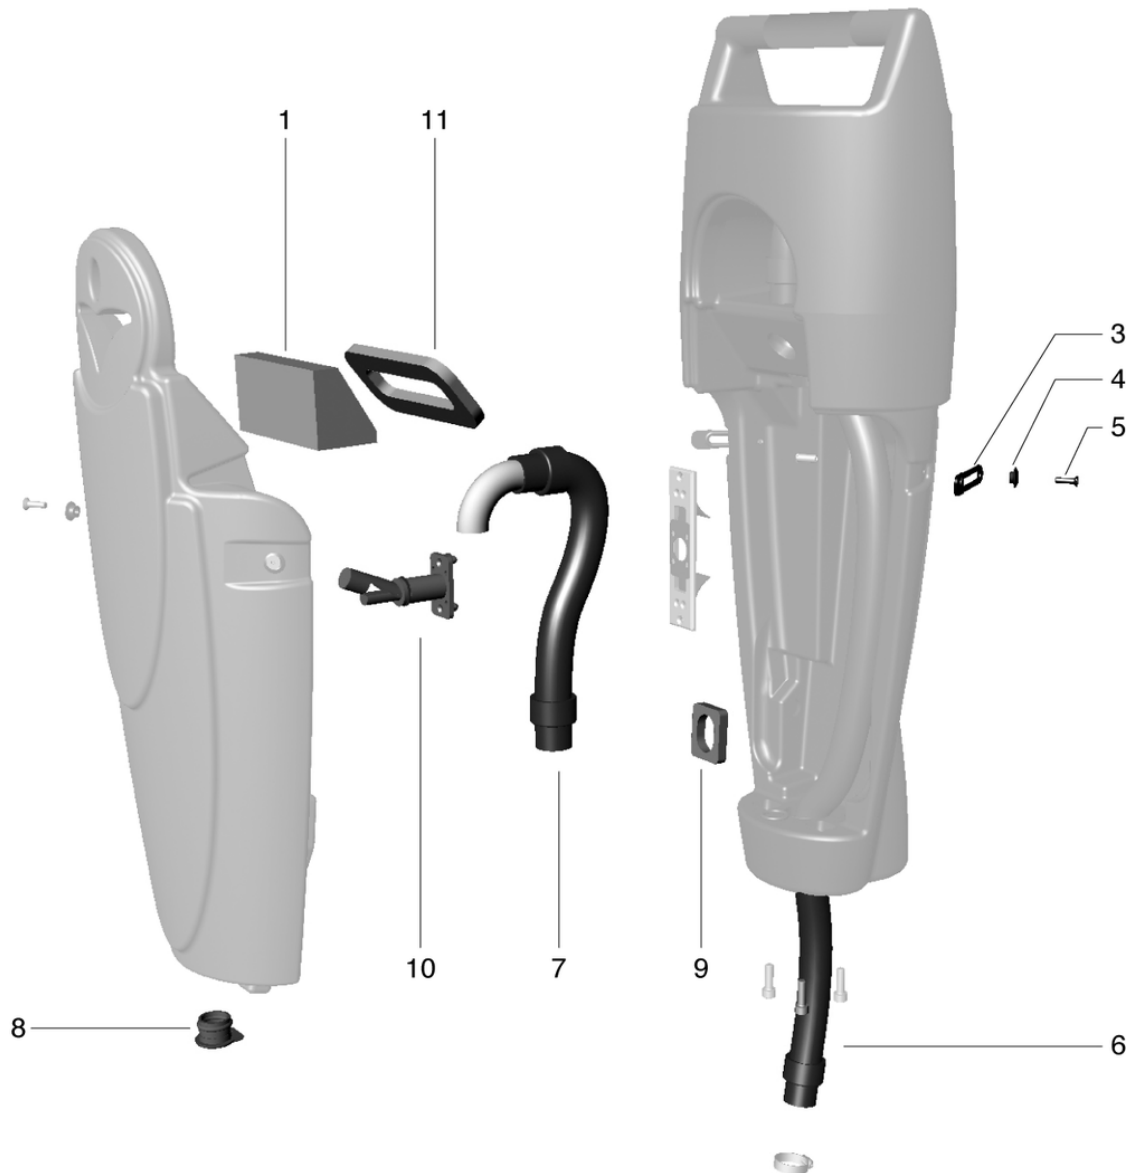

CLEANFIX RA405 B

Waste water tank with holder - from machine no. 123004001

PDF created on: 10.11.2023 19:25

cleanfix

RA405B _____

Pos.	Item no.	Spare part
1	405.019	air filter
3	405.015	closure rubber band
4	405.012	Holding spigot
5	405.037	Screw for closure rubber band
6	405.034	Suction hose
7	405.023	Waste water hose
8	405.010	Cover for waste water tank
9	405.047	Dirty water seal
10	405.048	Dirty water float
11	405.051	Gasket air filter