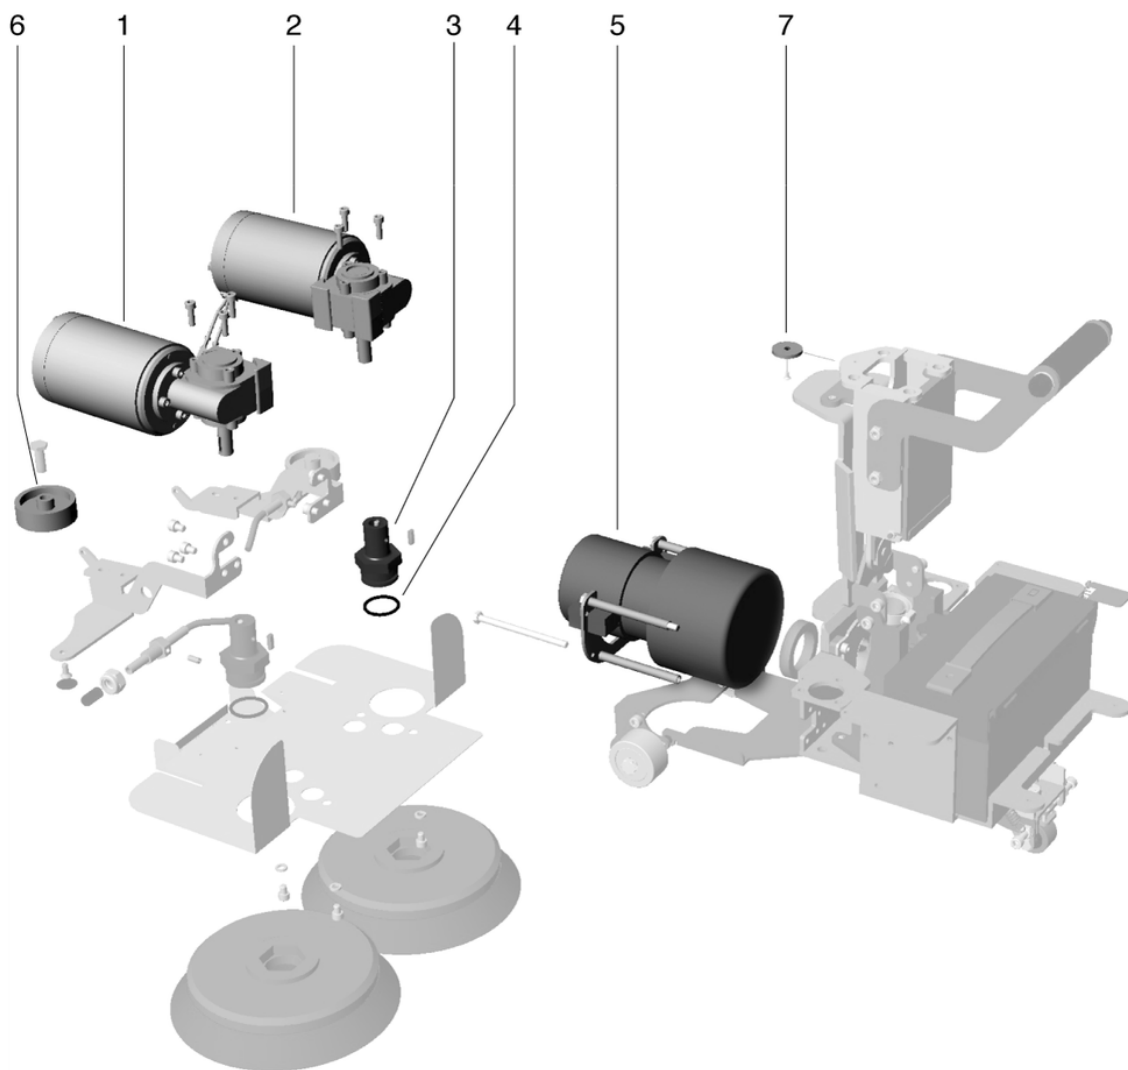

cleanfix

RA405B

Pos.	Item no.	Spare part
1	405.028	brush motor left
2	405.027	brush motor right
3	405.022	Brush holder
4	405.025	O-ring for fresh water tank
5	405.024	suction motor
6	405.032	Deflector wheel
7	405.050	Magnet for joint locking

CLEANFIX RA405 B

Suction nozzle cpl. - to machine no. 122601042

PDF created on: 10.11.2023 19:25

cleanfix

RA405B

Pos.	Item no.	Spare part
1	405.035	Suction hose suction nozzle
2	405.033	Deflector wheel suction nozzle
3	405.030	retaining plate back
4	405.036	Square screw for suction nozzle
5	405.029	retaining plate front
6	405.016	Knurled nut for suction lip holder
7a	405.080LT	Rubber blade red
7b	405.083	Squeegee grease and oil resistant

CLEANFIX RA405 B

Upper part of handle with electronics - to machine no. 122601042

PDF created on: 10.11.2023 19:25

cleanfix

RA405B

Pos.	Item no.	Spare part
1	405.020	Control
2	405.013	Main wiring harness
3	405.055	Motor wiring harness (new)

CLEANFIX RA405 B

Upper part of handle with electronics - from machine no. 123004001

PDF created on: 10.11.2023 19:25

cleanfix

RA405B

Pos.	Item no.	Spare part
1	405.020	Control
2	405.013	Main wiring harness
3	405.055	Motor wiring harness (new)
4	405.049	Cable to float