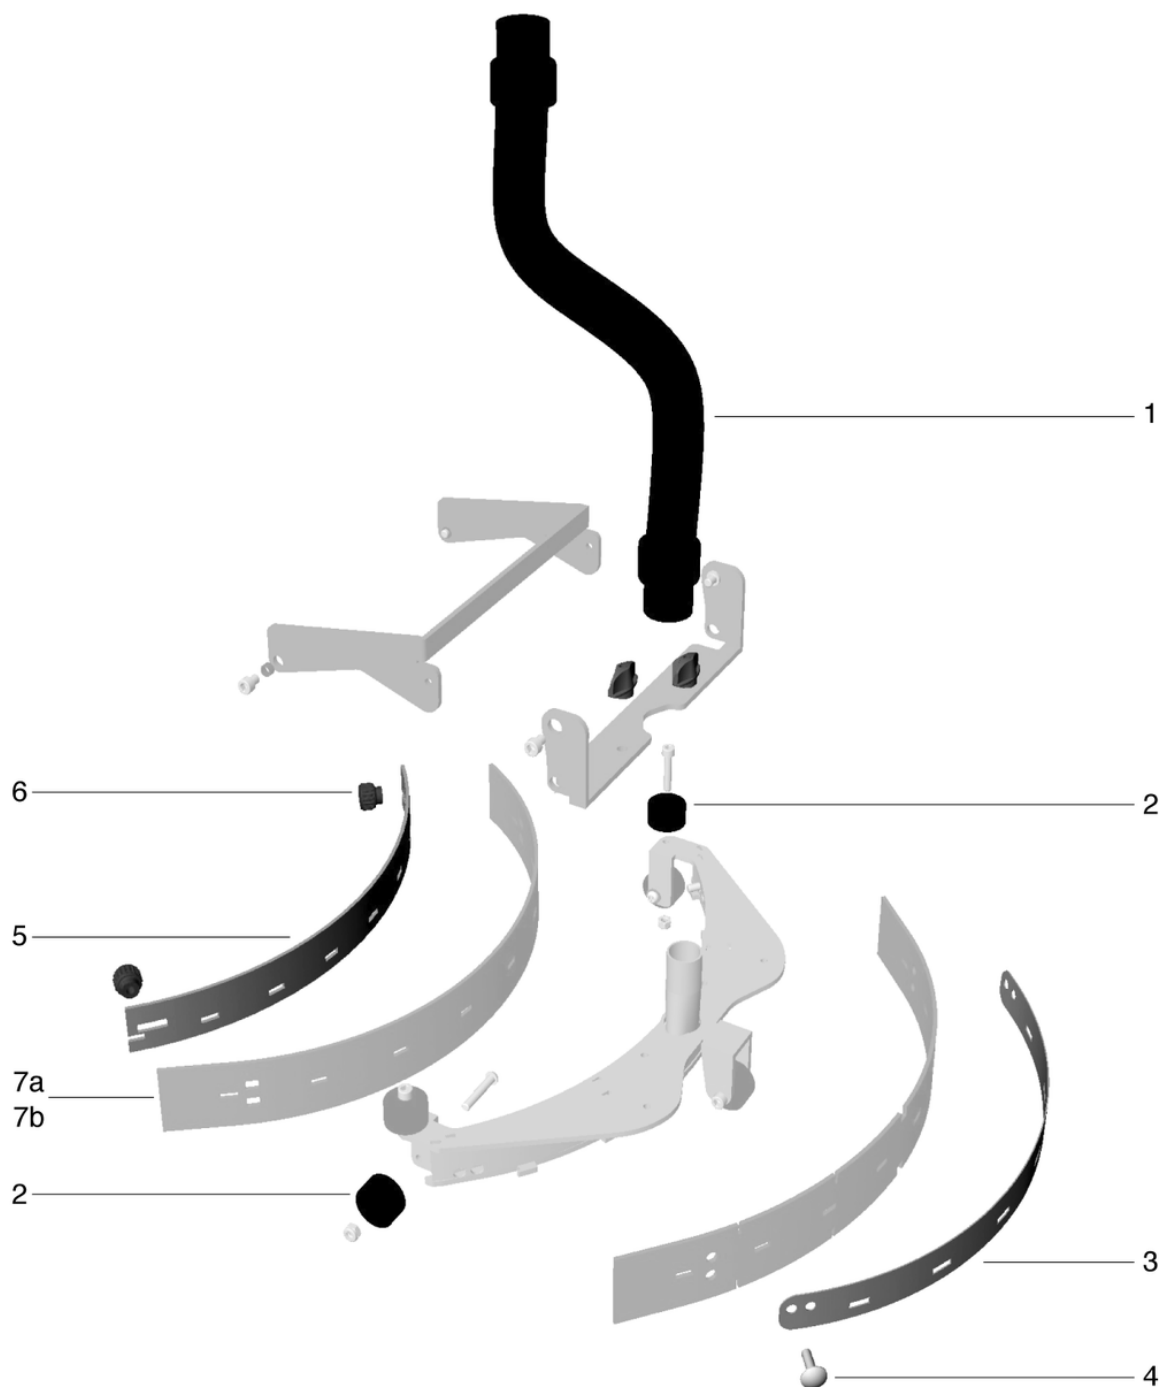

CLEANFIX RA405 B

PDF created on: 10.11.2023 19:25

RA405B

* bis Masch.-Nr. / to machine no. / au no. de machine
122601042

** ab Masch.-Nr. / from machine no. / de no. de la machine
123004001

Pos.	Item no.	Spare part
1a	405.041	Suction nozzle lifting cpl. old
1b	405.045	Suction nozzle lifting cpl. New
2	405.039	Front wheel
3	405.038	Rear wheel
4	405.056	Handle Lock

CLEANFIX RA405 B

Fresh water tank

PDF created on: 10.11.2023 19:25

RA405B

Pos.	Item no.	Spare part
1	405.011	Cover fresh water tank
2	405.031	Drain cover fresh water tank
3	405.025	O-ring for fresh water tank
4	405.018A	Fresh water filter
5	405.026	O-ring for magnetic valve
6	405.017	Magnetic valve
7	405.042	Key for fresh water tank
8	405.043	Filling can for fresh water tank
9	405.053	Clean water tank
10	405.054	Bushing to water hose

CLEANFIX RA405 B

Suction nozzle cpl. - to machine no. 122601042

PDF created on: 10.11.2023 19:25

cleanfix

RA405B

Pos.	Item no.	Spare part
1	405.035	Suction hose suction nozzle
2	405.033	Deflector wheel suction nozzle
3	405.030	retaining plate back
4	405.036	Square screw for suction nozzle
5	405.029	retaining plate front
6	405.016	Knurled nut for suction lip holder
7a	405.080LT	Rubber blade red
7b	405.083	Squeegee grease and oil resistant

CLEANFIX RA405 B

Suction nozzle cpl. - from machine no. 123004001

PDF created on: 10.11.2023 19:25

cleanfix

RA405B

Pos.	Item no.	Spare part
1	405.035	Suction hose suction nozzle
2	405.033	Deflector wheel suction nozzle
2a	405.033A	Suction nozzle metal wheel
3	405.030	retaining plate back
4	405.036	Square screw for suction nozzle
5	405.029	retaining plate front
6	405.016	Knurled nut for suction lip holder
7	405.046	Wing nut M6
8	405.080LT	Rubber blade red
9	405.052	Suction nozzle complete
10	405.083	Squeegee grease and oil resistant