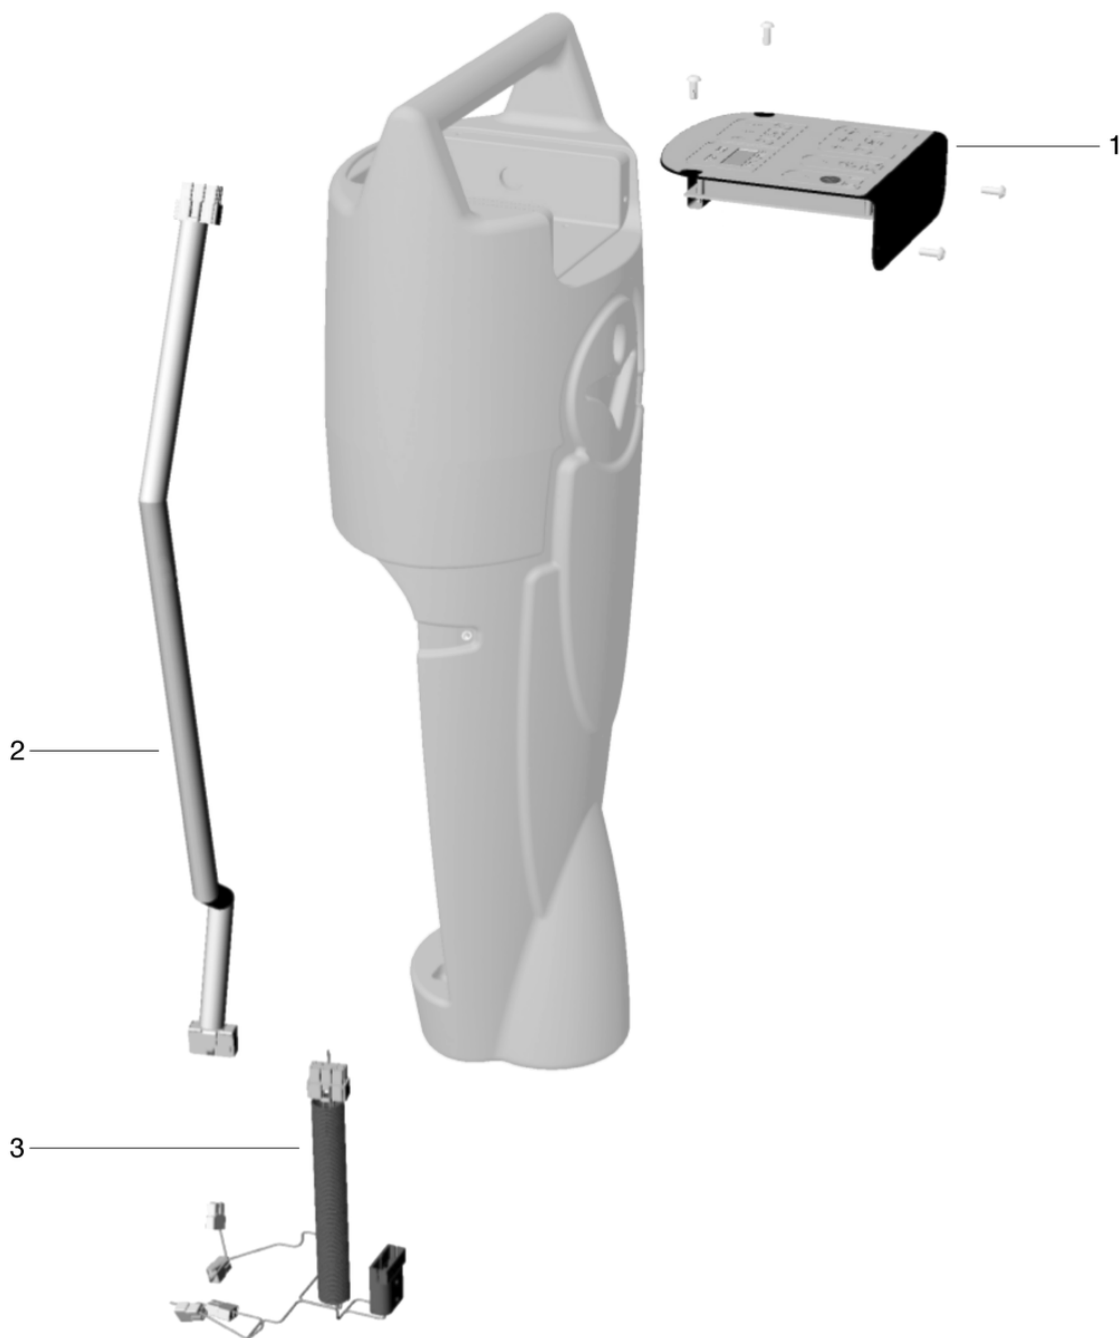

CLEANFIX RA405 B

Waste water tank with holder - from machine no. 123004001

PDF created on: 10.11.2023 19:25

cleanfix

RA405B _____

Pos.	Item no.	Spare part
1	405.019	air filter
3	405.015	closure rubber band
4	405.012	Holding spigot
5	405.037	Screw for closure rubber band
6	405.034	Suction hose
7	405.023	Waste water hose
8	405.010	Cover for waste water tank
9	405.047	Dirty water seal
10	405.048	Dirty water float
11	405.051	Gasket air filter

CLEANFIX RA405 B

Upper part of handle with electronics - to machine no. 122601042

PDF created on: 10.11.2023 19:25

cleanfix

RA405B

Pos.	Item no.	Spare part
1	405.020	Control
2	405.013	Main wiring harness
3	405.055	Motor wiring harness (new)