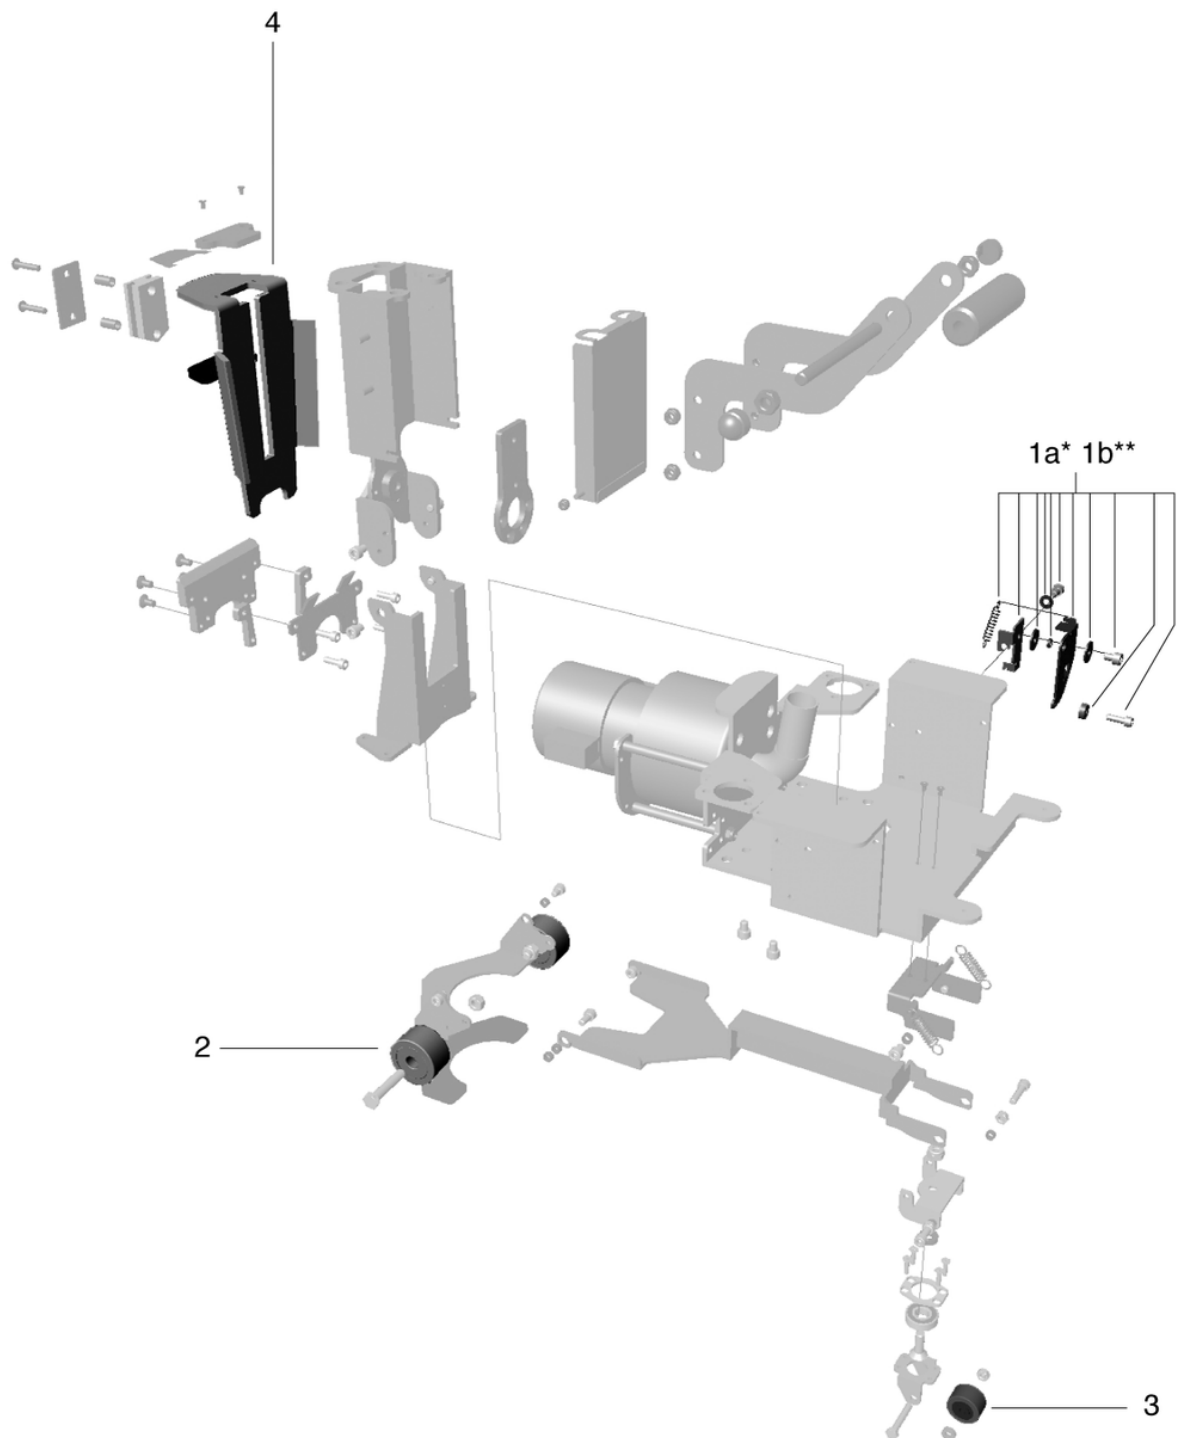

cleanfix

RA405B

Pos.	Item no.	Spare part
1	405.028	brush motor left
2	405.027	brush motor right
3	405.022	Brush holder
4	405.025	O-ring for fresh water tank
5	405.024	suction motor
6	405.032	Deflector wheel
7	405.050	Magnet for joint locking

CLEANFIX RA405 B

PDF created on: 10.11.2023 19:25

RA405B

* bis Masch.-Nr. / to machine no. / au no. de machine
122601042

** ab Masch.-Nr. / from machine no. / de no. de la machine
123004001

Pos.	Item no.	Spare part
1a	405.041	Suction nozzle lifting cpl. old
1b	405.045	Suction nozzle lifting cpl. New
2	405.039	Front wheel
3	405.038	Rear wheel
4	405.056	Handle Lock

CLEANFIX RA405 B

Suction nozzle cpl. - to machine no. 122601042

PDF created on: 10.11.2023 19:25

cleanfix

RA405B

Pos.	Item no.	Spare part
1	405.035	Suction hose suction nozzle
2	405.033	Deflector wheel suction nozzle
3	405.030	retaining plate back
4	405.036	Square screw for suction nozzle
5	405.029	retaining plate front
6	405.016	Knurled nut for suction lip holder
7a	405.080LT	Rubber blade red
7b	405.083	Squeegee grease and oil resistant

CLEANFIX RA405 B

Suction nozzle cpl. - from machine no. 123004001

PDF created on: 10.11.2023 19:25

cleanfix

RA405B

Pos.	Item no.	Spare part
1	405.035	Suction hose suction nozzle
2	405.033	Deflector wheel suction nozzle
2a	405.033A	Suction nozzle metal wheel
3	405.030	retaining plate back
4	405.036	Square screw for suction nozzle
5	405.029	retaining plate front
6	405.016	Knurled nut for suction lip holder
7	405.046	Wing nut M6
8	405.080LT	Rubber blade red
9	405.052	Suction nozzle complete
10	405.083	Squeegee grease and oil resistant