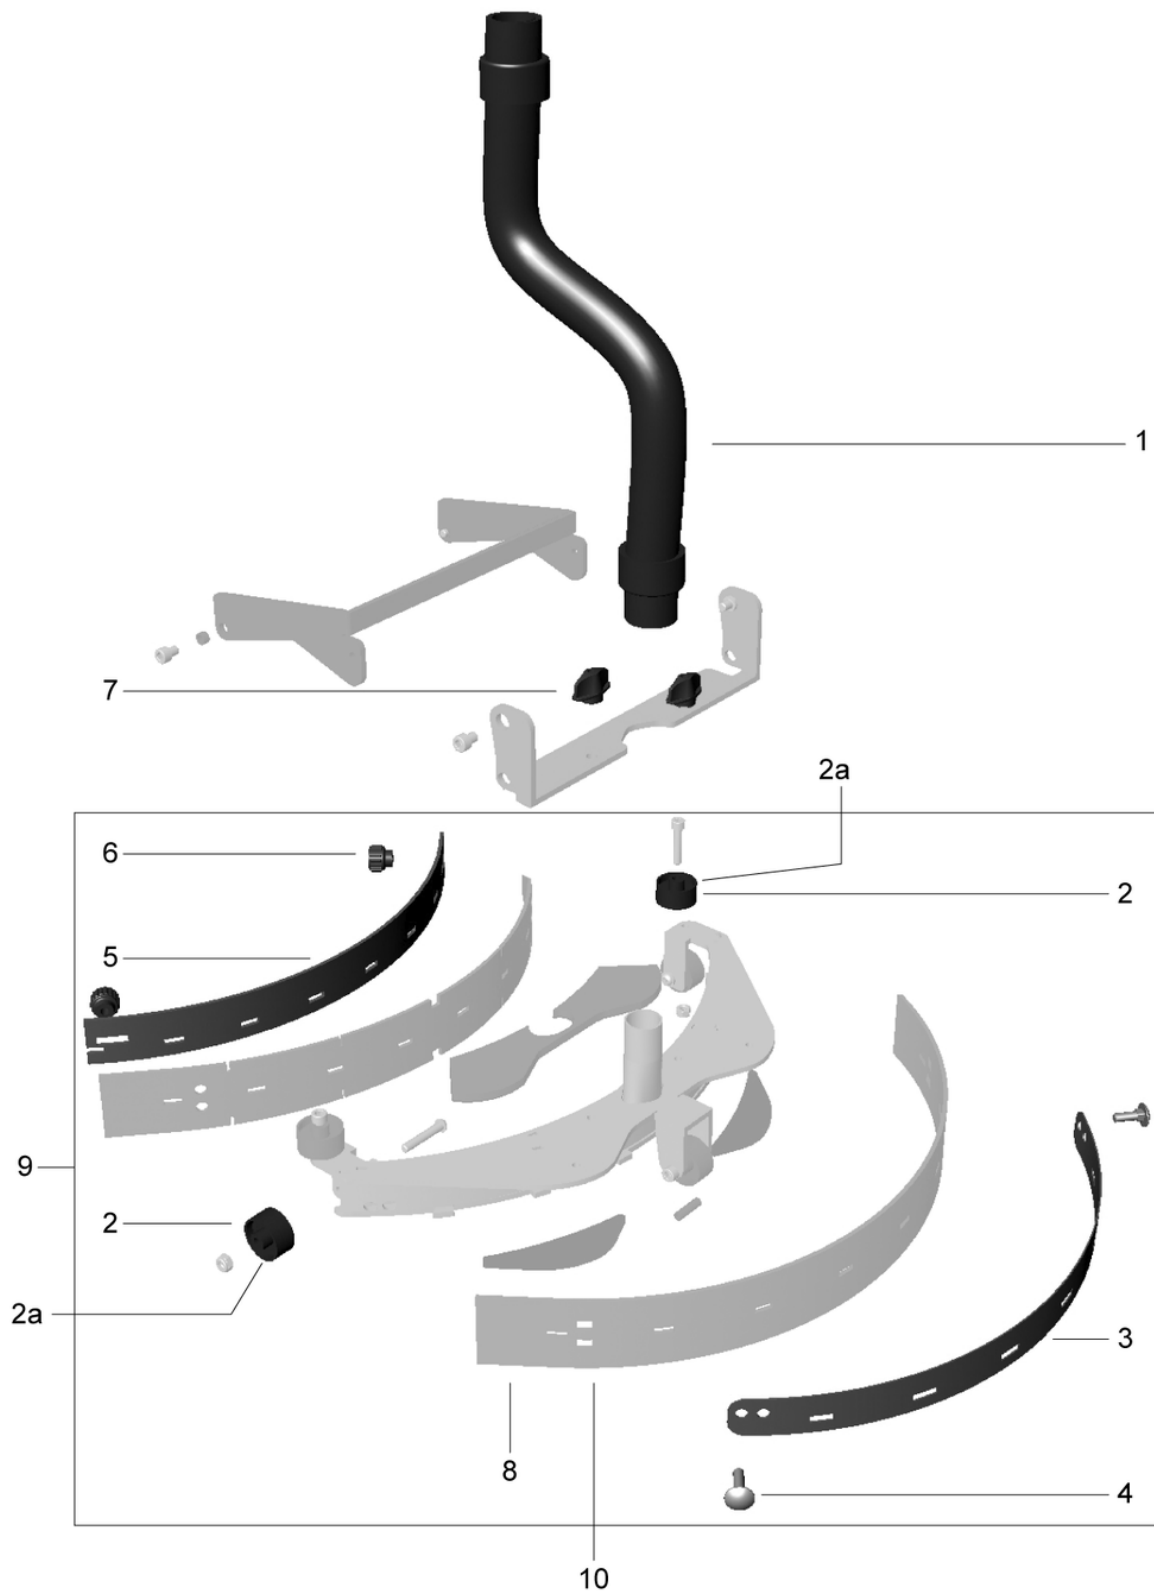

CLEANFIX RA405 B

Fresh water tank

PDF created on: 10.11.2023 19:25

RA405B

Pos.	Item no.	Spare part
1	405.011	Cover fresh water tank
2	405.031	Drain cover fresh water tank
3	405.025	O-ring for fresh water tank
4	405.018A	Fresh water filter
5	405.026	O-ring for magnetic valve
6	405.017	Magnetic valve
7	405.042	Key for fresh water tank
8	405.043	Filling can for fresh water tank
9	405.053	Clean water tank
10	405.054	Bushing to water hose

CLEANFIX RA405 B

Suction nozzle cpl. - to machine no. 122601042

PDF created on: 10.11.2023 19:25

cleanfix

RA405B

Pos.	Item no.	Spare part
1	405.035	Suction hose suction nozzle
2	405.033	Deflector wheel suction nozzle
3	405.030	retaining plate back
4	405.036	Square screw for suction nozzle
5	405.029	retaining plate front
6	405.016	Knurled nut for suction lip holder
7a	405.080LT	Rubber blade red
7b	405.083	Squeegee grease and oil resistant

CLEANFIX RA405 B

Suction nozzle cpl. - from machine no. 123004001

PDF created on: 10.11.2023 19:25

cleanfix

RA405B

Pos.	Item no.	Spare part
1	405.035	Suction hose suction nozzle
2	405.033	Deflector wheel suction nozzle
2a	405.033A	Suction nozzle metal wheel
3	405.030	retaining plate back
4	405.036	Square screw for suction nozzle
5	405.029	retaining plate front
6	405.016	Knurled nut for suction lip holder
7	405.046	Wing nut M6
8	405.080LT	Rubber blade red
9	405.052	Suction nozzle complete
10	405.083	Squeegee grease and oil resistant

CLEANFIX RA405 B

Upper part of handle with electronics - to machine no. 122601042

PDF created on: 10.11.2023 19:25

cleanfix

RA405B

Pos.	Item no.	Spare part
1	405.020	Control
2	405.013	Main wiring harness
3	405.055	Motor wiring harness (new)