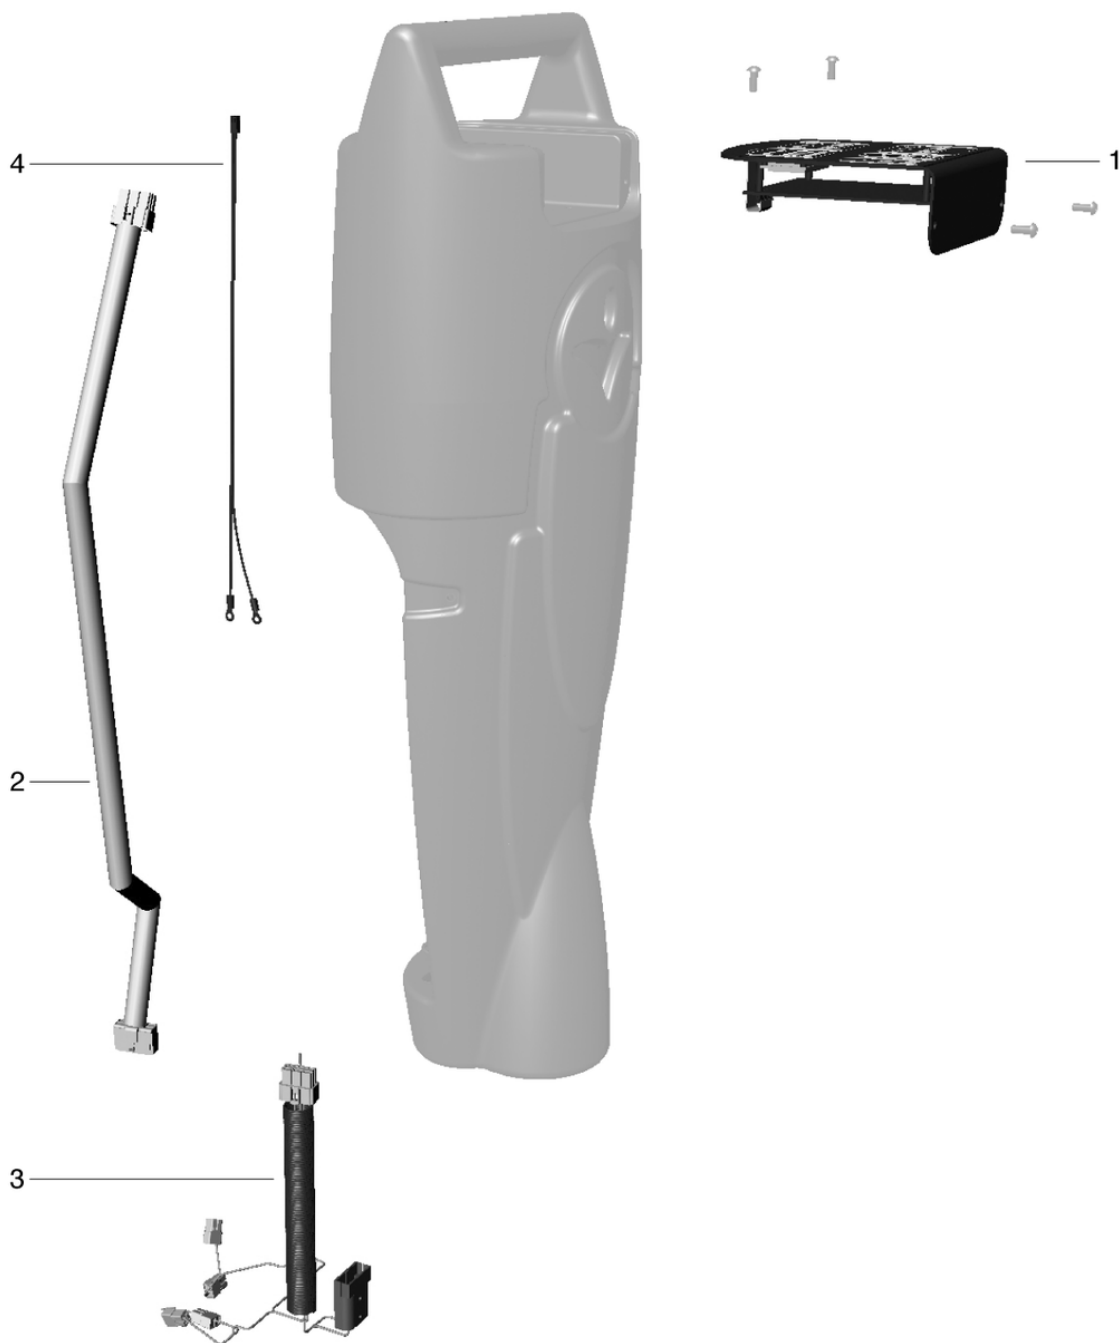

CLEANFIX RA405 B

Upper part of handle with electronics - to machine no. 122601042

PDF created on: 10.11.2023 19:25

cleanfix

RA405B

Pos.	Item no.	Spare part
1	405.020	Control
2	405.013	Main wiring harness
3	405.055	Motor wiring harness (new)

CLEANFIX RA405 B

Upper part of handle with electronics - from machine no. 123004001

PDF created on: 10.11.2023 19:25

cleanfix

RA405B

Pos.	Item no.	Spare part
1	405.020	Control
2	405.013	Main wiring harness
3	405.055	Motor wiring harness (new)
4	405.049	Cable to float