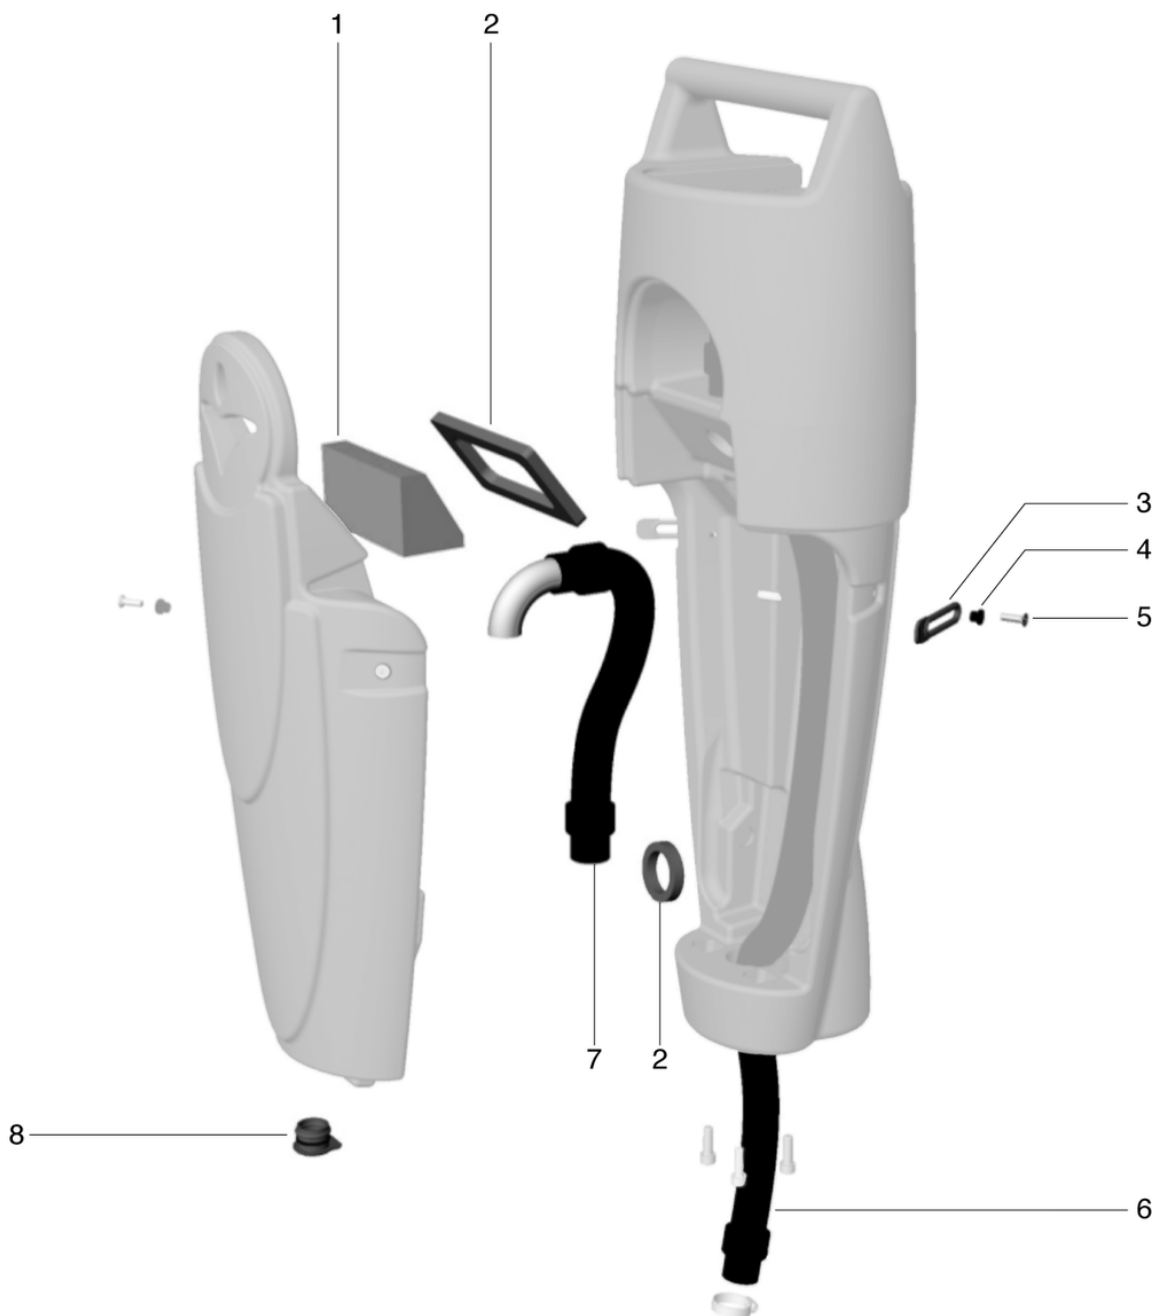

CLEANFIX RA405 B

Waste water tank with holder - to machine no. 122601042

PDF created on: 10.11.2023 19:25

cleanfix

RA405B

Pos.	Item no.	Spare part
1	405.019	air filter
2	405.021	Sealing suction
3	405.015	closure rubber band
4	405.012	Holding spigot
5	405.037	Screw for closure rubber band
6	405.034	Suction hose
7	405.023	Waste water hose
8	405.010	Cover for waste water tank