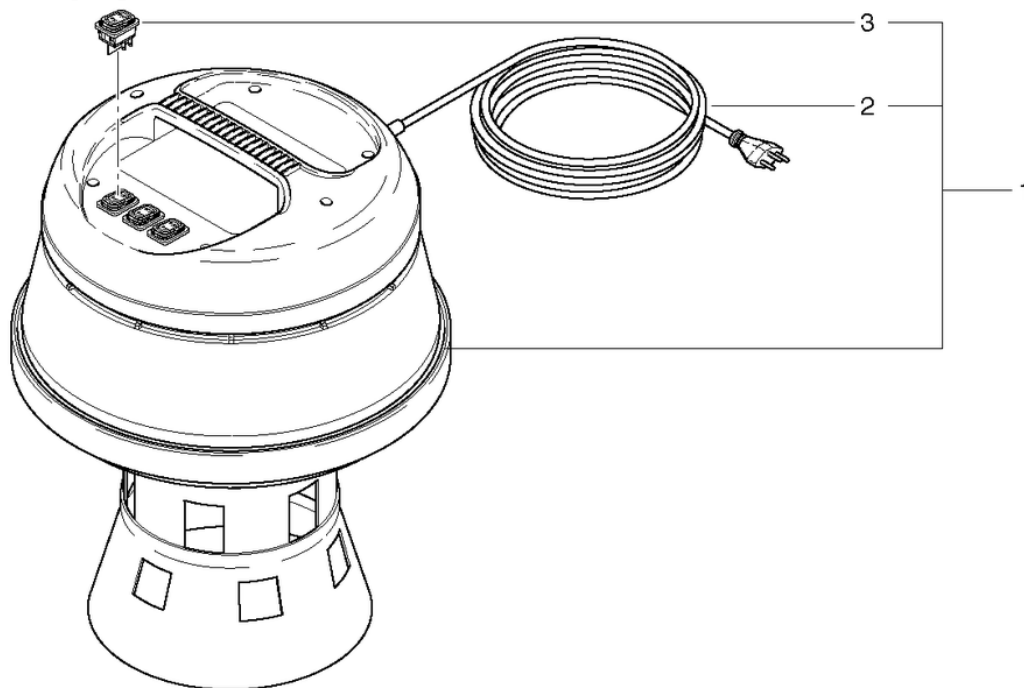

Kessel-Fahrgestell
Bac - Chassis
Tank connection -
Châssis
B 2 / ST 2

CLEANFIX SW60 VDE

Hood-motor

PDF created on: 10.11.2023 19:18

SW 60 - 2015

Pos.	Item no.	Spare part
1	011.802A	Motor head compl. SEV - new version
2	656611711	Electrical connection SEV 15m
3	P240	Rocker switch orange 230V
4	011.803A	Motor head compl. VDE - new version
5	656611765	Electrical connection VDE
6	011.117	Suction motor cpl. SW60
7	P870KB	Carbon brushes (pair) OEP
8	011.450	Filter Cartridge

CLEANFIX SW60 VDE

Tank connection - Châssis

PDF created on: 10.11.2023 19:18

SW-60

Pos.	Item no.	Spare part
1	011.800A	Boiler cpl. - new
2	011.440	Large-area filter SW60 ST
3	011.430	Dustbags (Pack of 10)
4	011.801A	Châssis compl. - new version