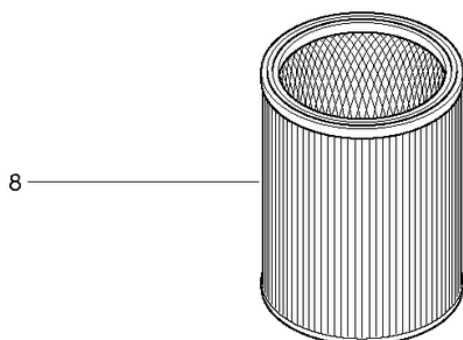

Kessel-Fahrgestell
Bac - Chassis
Tank connection -
Châssis
B 2 / ST 2

CLEANFIX SW60 VDE

Hood-motor

PDF created on: 10.11.2023 19:18

SW 60 - 2015

Pos.	Item no.	Spare part
1	011.802A	Motor head compl. SEV - new version
2	656611711	Electrical connection SEV 15m
3	P240	Rocker switch orange 230V
4	011.803A	Motor head compl. VDE - new version
5	656611765	Electrical connection VDE
6	011.117	Suction motor cpl. SW60
7	P870KB	Carbon brushes (pair) OEP
8	011.450	Filter Cartridge

CLEANFIX SW60 VDE

Tank connection - Châssis

PDF created on: 10.11.2023 19:18

SW-60

Pos.	Item no.	Spare part
1	011.800A	Boiler cpl. - new
2	011.440	Large-area filter SW60 ST
3	011.430	Dustbags (Pack of 10)
4	011.801A	Châssis compl. - new version