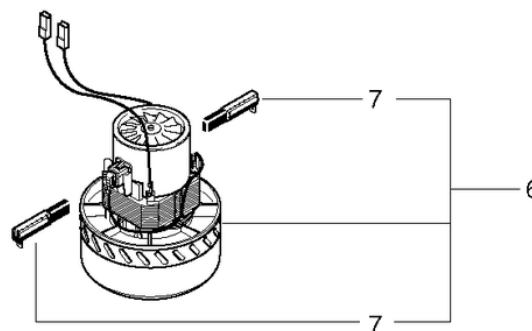

Kessel-Fahrgestell
Bac - Chassis
Tank connection -
Châssis
B 2 / ST 2

CLEANFIX SW60 VDE

Hood-motor

PDF created on: 10.11.2023 19:18

SW 60 - 2015

Pos.	Item no.	Spare part
1	011.802A	Motor head compl. SEV - new version
2	656611711	Electrical connection SEV 15m
3	P240	Rocker switch orange 230V
4	011.803A	Motor head compl. VDE - new version
5	656611765	Electrical connection VDE
6	011.117	Suction motor cpl. SW60
7	P870KB	Carbon brushes (pair) OEP
8	011.450	Filter Cartridge

CLEANFIX SW60 VDE

Tank connection - Châssis

PDF created on: 10.11.2023 19:18

SW-60

Pos.	Item no.	Spare part
1	011.800A	Boiler cpl. - new
2	011.440	Large-area filter SW60 ST
3	011.430	Dustbags (Pack of 10)
4	011.801A	Châssis compl. - new version