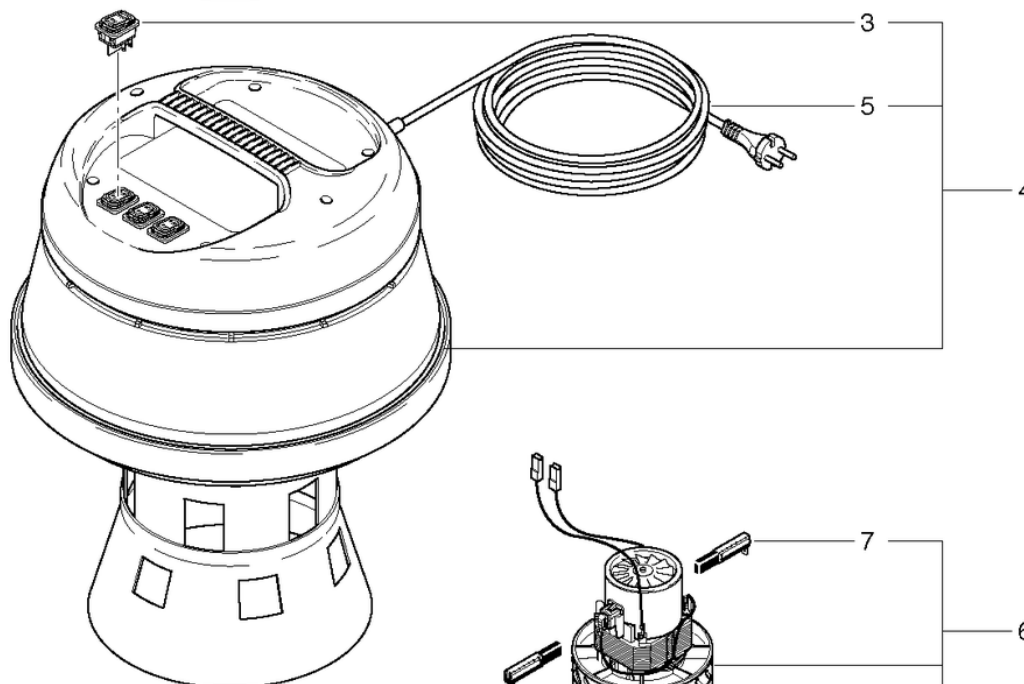

Kessel-Fahrgestell
Bac - Chassis
Tank connection -
Châssis
B 2 / ST 2

CLEANFIX SW60 VDE

Hood-motor

PDF created on: 10.11.2023 19:18

SW 60 - 2015

Pos.	Item no.	Spare part
1	011.802A	Motor head compl. SEV - new version
2	656611711	Electrical connection SEV 15m
3	P240	Rocker switch orange 230V
4	011.803A	Motor head compl. VDE - new version
5	656611765	Electrical connection VDE
6	011.117	Suction motor cpl. SW60
7	P870KB	Carbon brushes (pair) OEP
8	011.450	Filter Cartridge

CLEANFIX SW60 VDE

Tank connection - Châssis

PDF created on: 10.11.2023 19:18

SW-60

Pos.	Item no.	Spare part
1	011.800A	Boiler cpl. - new
2	011.440	Large-area filter SW60 ST
3	011.430	Dustbags (Pack of 10)
4	011.801A	Châssis compl. - new version