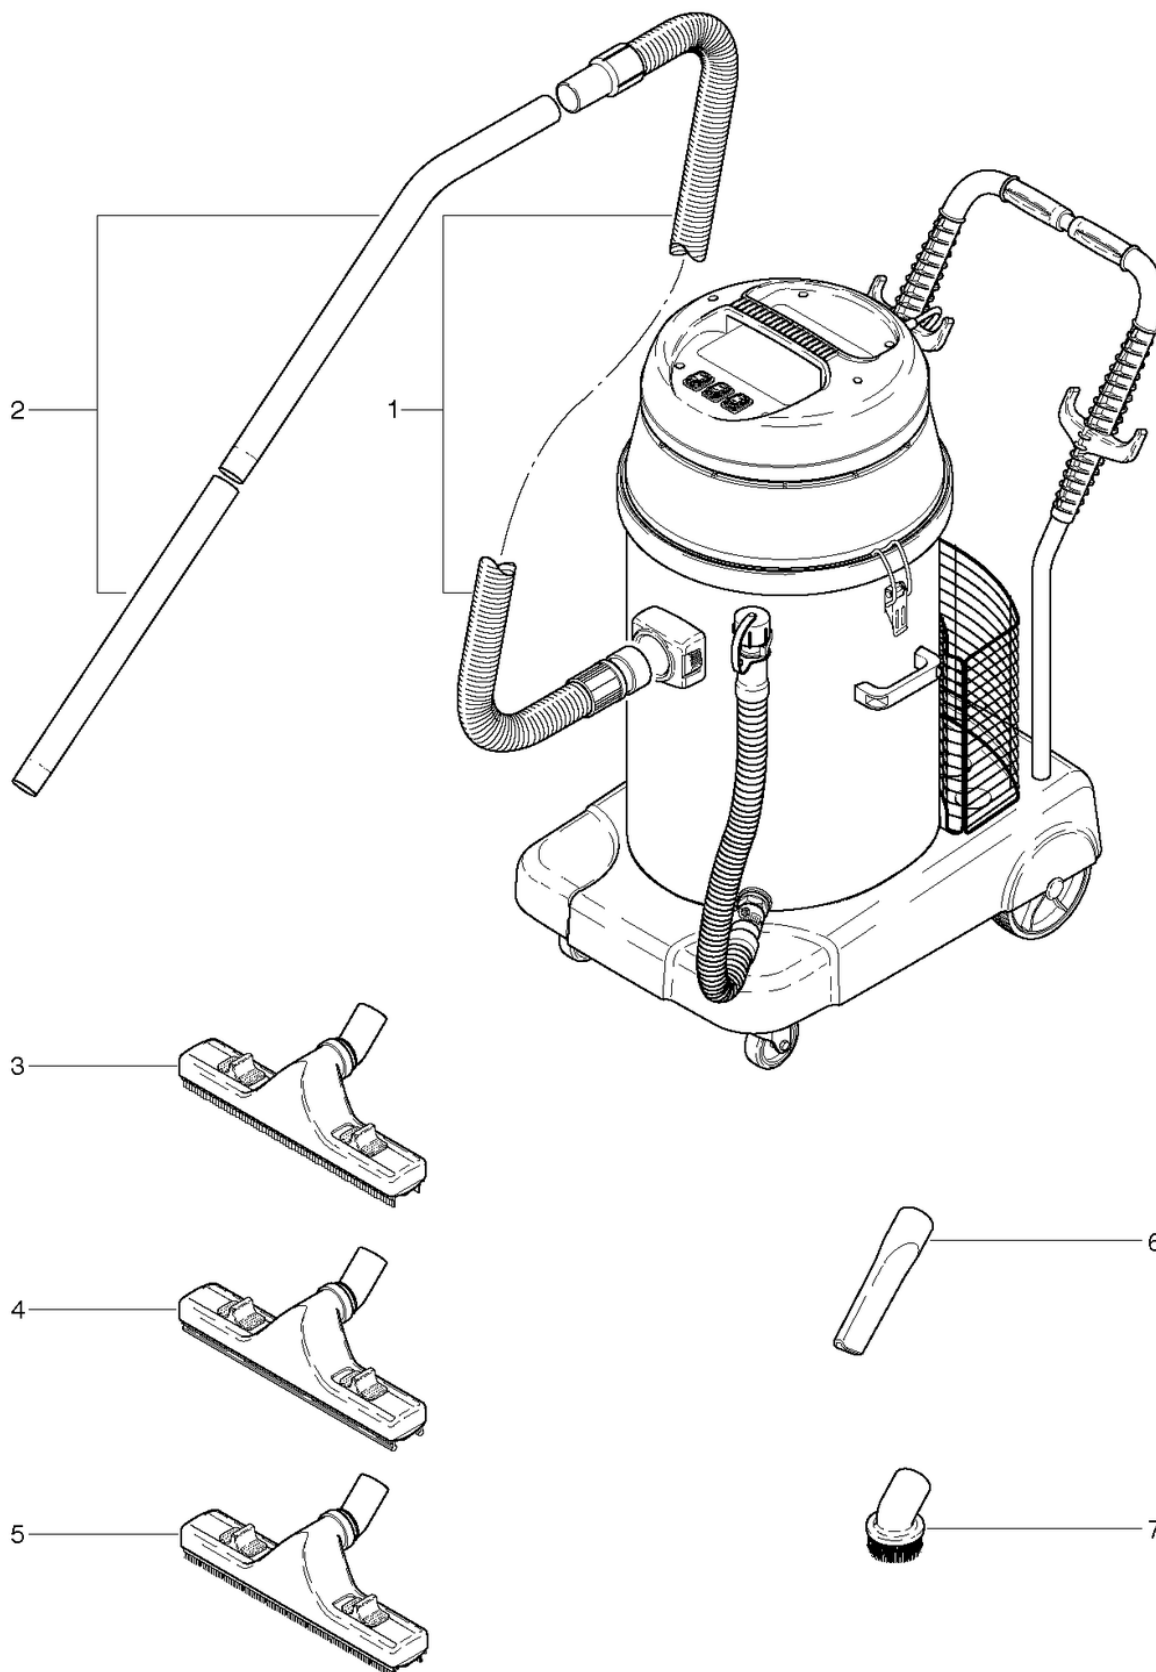

Kessel-Fahrgestell
Bac - Chassis
Tank connection -
Châssis
B 2 / ST 2

CLEANFIX SW60 VDE

Hood-motor

PDF created on: 10.11.2023 19:18

SW 60 - 2015

Pos.	Item no.	Spare part
1	011.802A	Motor head compl. SEV - new version
2	656611711	Electrical connection SEV 15m
3	P240	Rocker switch orange 230V
4	011.803A	Motor head compl. VDE - new version
5	656611765	Electrical connection VDE
6	011.117	Suction motor cpl. SW60
7	P870KB	Carbon brushes (pair) OEP
8	011.450	Filter Cartridge

CLEANFIX SW60 VDE

Tank connection - Châssis

PDF created on: 10.11.2023 19:18

SW-60

Pos.	Item no.	Spare part
1	011.800A	Boiler cpl. - new
2	011.440	Large-area filter SW60 ST
3	011.430	Dustbags (Pack of 10)
4	011.801A	Châssis compl. - new version

CLEANFIX SW60 VDE

Standard accessoires

PDF created on: 10.11.2023 19:18

SW-60

Pos.	Item no.	Spare part
1	011.567	Suction hose cpl. FA
2	011.002A	Chrome steel tube cpl.
3	011.301	Suction Nozzle
4	011.700A	Hard floor brush 37cm - new
5	011.600A	Floor nozzle
6	011.006	Rubber crevice tool
7	011.004	Dropery brush